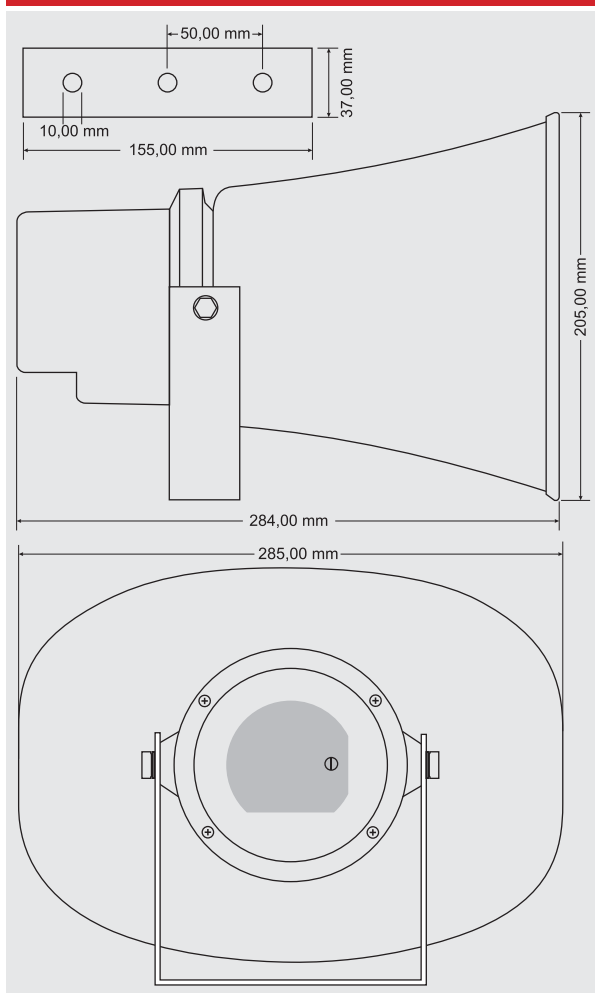

SC 35AH

SC 35AH

Horn speaker

Directive reentrant (horn) speaker for public address, both indoor and outdoor sound applications by 100 V line (not only) signal network. High sensitivity and slim polar horizontal pattern are good for sounding of far and slim places, such as manufacture places, parkings, roads, pavements, warehouses, supermarkets, sport facilities, outdoor places etc. These speakers have high sensitivity, very good comprehensible sound, and high climatic resistivity, not only because of its ABS enclosure. These speakers also could be used as mobile sound devices on car roof after transformer deinstallation. Packing includes moveable installation console for easy mounting.

Rear Label

Technical datas

- power 30 W rms / 100 V
- min. input impedance 333 Ω
- eq. sensitivity 106 dB / 1W, 1m
- frequency response 200 – 11 000 Hz
- white ABS
- slim directivity response
- power steps
- steel positionable handle

- dimensions 284 × 205 × 285 mm
- weight 2 kg
- protection class IP 66
- usseable for both indor and outdoor, moist and rain resistant
- usseable for manufacture places, parkings, roads, pavements, warehouses, supermarkets, sport facilities etc.