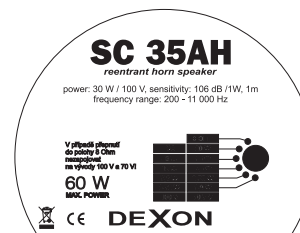

SC 35AH

SC 35AH

Horn speaker

Directive reentrant (horn) speaker for public address, both indoor and outdoor sound applications by 100 V line (not only) signal network. High sensitivity and slim polar horizontal pattern are good for sounding of far and slim places, such as manufacture places, parkings, roads, pavements, warehouses, supermarkets, sport facilities, outdoor places etc. These speakers have high sensitivity, very good comprehensible sound, and high climatic resistivity, not only because of its ABS enclosure. These speakers also could be used as mobile sound devices on car roof after transformer deinstallation. Packing includes moveable installation console for easy mounting.

Rear Label

Technical datas

- power 30 W rms / 100 V
- min. input impedance 333 Ω
- eq. sensitivity 106 dB / 1W, 1m
- frequency response 200 – 11 000 Hz
- white ABS
- slim directivity response
- power steps
- steel positionable handle

- dimensions 284 × 205 × 285 mm
- weight 2 kg
- protection class IP 66
- usseable for both indor and outdoor, moist and rain resistant
- usseable for manufacture places, parkings, roads, pavements, warehouses, supermarkets, sport facilities etc.