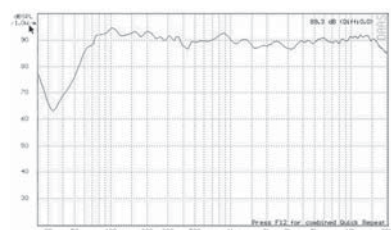

Frekvenční charakteristika

Technický štítek

LARGO 70

power: 35 / 80 W
impedance: 6 Ω
sensitivity: 89 dB /1W, 1m
frequency range: 55 - 20 000 Hz
serial no.:

DEXON