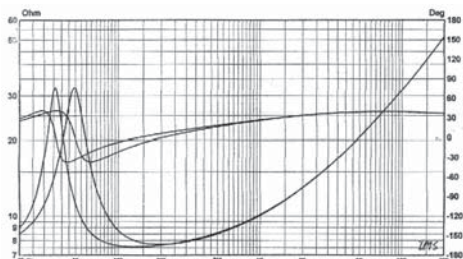

SP 812

SP 812

Reposoustava s konzolou

Dvoupásmové reposoustavy jsou určeny k ozvučování interiérů i exteriérů, kde uživatel požaduje jak reprodukci hudby jako kulisy, tak i hlasitější reprodukci. Tento případ je typický zejména pro konferenční centra, hotely, školící místnosti a restaurace s případnou video projekcí. Tomuto požadavku je uzpůsoben i výkon reposoustavy.

Konzolu využijeme k instalaci na zeď, nebo do stropu. Dovoluje natočení reposoustavy žadáním směrem. Provedení ozvučnice a membrán reproduktoru je vlhkuodolné, je tudíž možná i instalace do zastřešených exteriérů.

Reposoustava má nyní vestavěný převodní transformátor pro 100 V rozvody a na její zadní straně, poblíž přípojovacího terminálu, se nachází přepínač výkonu.

Technický štítek

Impedanční charakteristika

Frekvenční charakteristika

SP 812
universal indoor / outdoor speaker

power: 15 - 30 - 60 W / 100 V, 60 W / 8 Ω
impedance: 666 - 333 - 167 - 8 Ω
sensitivity: 90 dB / 1W, 1m
frequency range: 45 - 20 000 Hz

120 W
MAX. POWER.

DEXON

Technická data