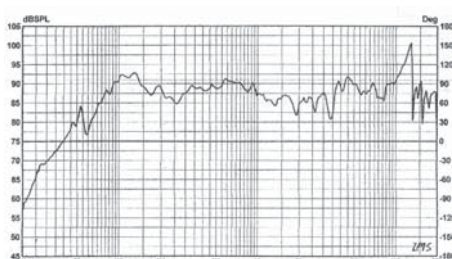

SP 812
universal indoor / outdoor speaker

power: 15 - 30 - 60 W / 100 V, 60 W / 8 Ω
impedance: 666 - 333 - 167 - 8 Ω
sensitivity: 90 dB / 1W, 1m
frequency range: 45 - 20 000 Hz

120 W
MAX. POWER.

DEXON

Technická data