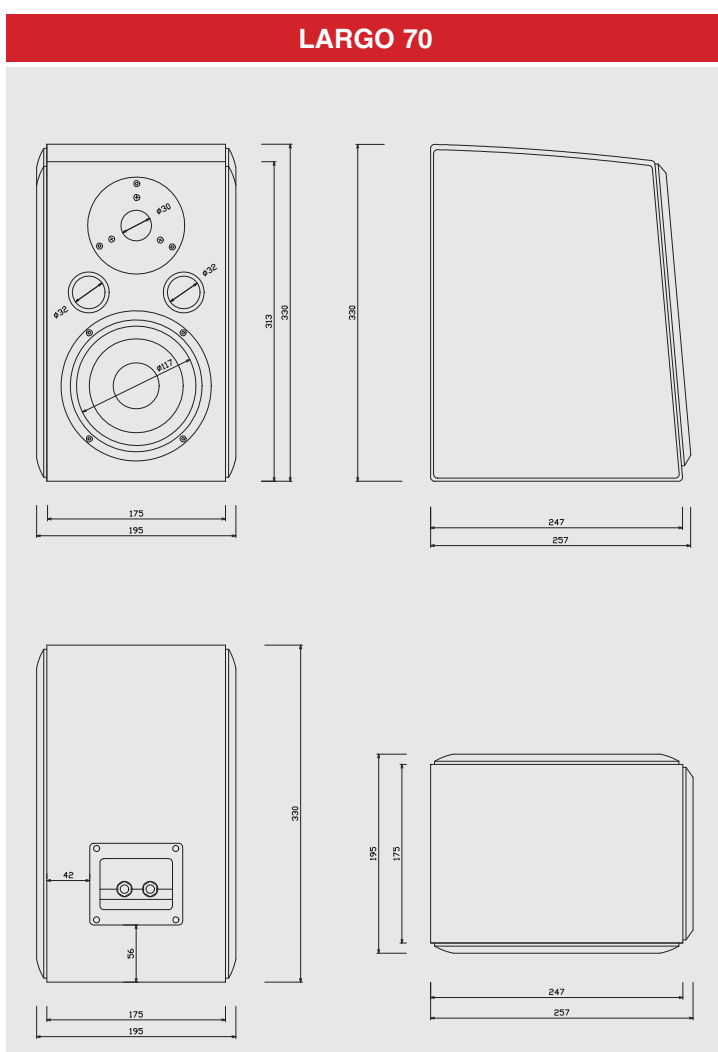

LARGO 70

Frequency response

Technical label

LARGO 70

power: 35 / 80 W
impedance: 6 Ω
sensitivity: 89 dB /1W, 1m
frequency range: 55 - 20 000 Hz
serial no.:

DEXON