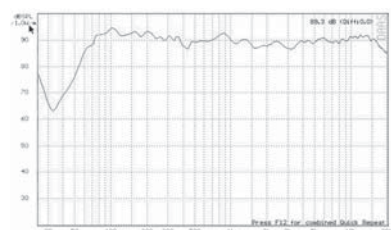

Frequency response

Technical label

LARGO 70

power: 35 / 80 W
impedance: 6 Ω
sensitivity: 89 dB /1W, 1m
frequency range: 55 - 20 000 Hz
serial no.:

DEXON