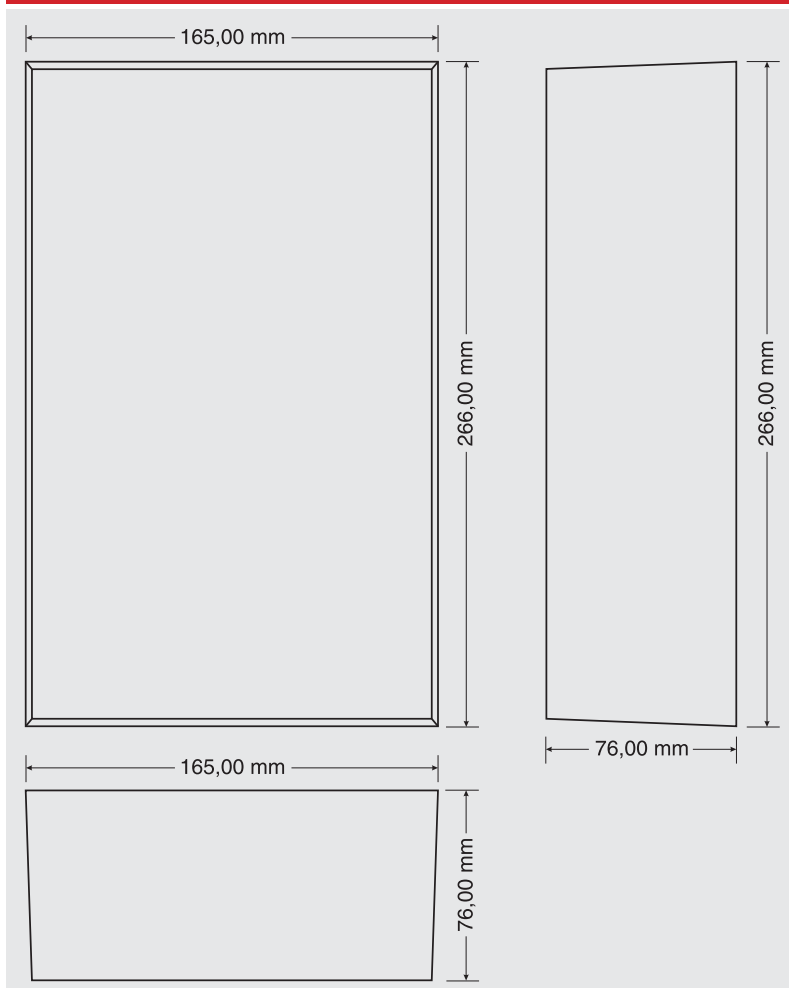

ARS 323

ARS 323

Speaker box

ARS 323 is the model, which primarily meets the condition of low prices and therefore we use in larger amounts in sounding public spaces. It is a wall model. The recommended mounting height is about 2-3 meters from the floor. This model comes in a version for emergency sound systems (evacuation sound system) in accordance with EN 60 849 standard.

Technical label

Technical datas

- power 2.5 - 5 - 10 watts rms / 100 V
- eq. sensitivity 92 dB / 1W, 1m
- freq. range 130 - 17 000 Hz
- with 5.5" widerange speaker
- three steps of power
- installation of the interior in greater numbers

- made in accordance with EN 60 849 for emergency sound systems (Voice Alarm)
- assembly by screwing on the ceiling or wall
- enclosure made of white ABS plastic
- dimensions 266 x 165 x 76 mm

Cat. nr.: 03 466